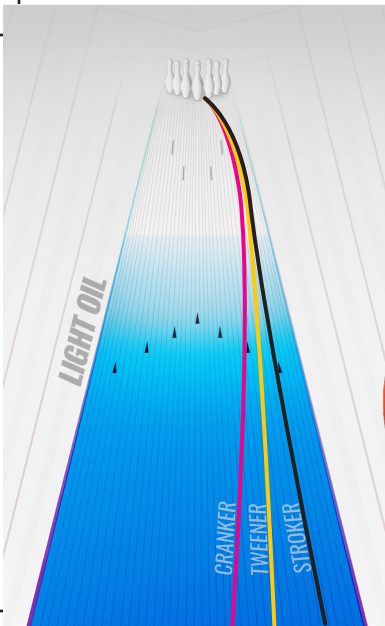

FEVER PITCH™

Not every situation requires maximum ball motion. Enter Fever Pitch. The all-new Tour Block weight block and PWR+CTRL Pearl Urethane coverstock create the perfect combination to conquer the ever-challenging short oil pattern. We found the gap in our product line we needed to fill and we filled it. Hard!

- 2000-grit Abralon® • PWR+CTRL™ Pearl Urethane • Tour Block™

16 lb	15 lb	14 lb	13 lb	12 lb
2.58	2.61	2.65	2.63	2.65
.029	.030	.027	.009	.011

RG
DIFF

FEVER PITCH™

Not every situation requires maximum ball motion. Enter Fever Pitch. The all-new Tour Block weight block and PWR+CTRL Pearl Urethane coverstock create the perfect combination to conquer the ever-challenging short oil pattern. We found the gap in our product line we needed to fill and we filled it. Hard!

- 2000-grit Abralon® • PWR+CTRL™ Pearl Urethane • Tour Block™

16 lb	15 lb	14 lb	13 lb	12 lb
2.58	2.61	2.65	2.63	2.65
.029	.030	.027	.009	.011

RG
DIFF